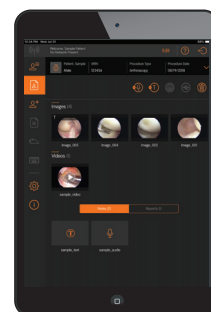

Extend
your reach beyond
the surgical field

+ See through a different lens

**CLEAR value and connectivity
across your enterprise**

With more than 35 years of experience in surgical video technology, Smith+Nephew has developed the LENS 4K Surgical Imaging System with you in mind.

Learn more at smith-nephew.com

Smith+Nephew

LENS 4K
Surgical Imaging System

Native 4K imaging system allowing flexibility and value

LENS 4K Camera Control Unit (CCU) includes integrated light source

Minimize equipment without compromising on the deployment options you need.

LENS 4K Camera Head

Ergonomics and balance in your hand for arthroscopy and endoscopic surgeries.

The LENS Tablet Application

Extend your reach beyond the surgical field.

Ordering information

Wi-Fi Camera Control Units