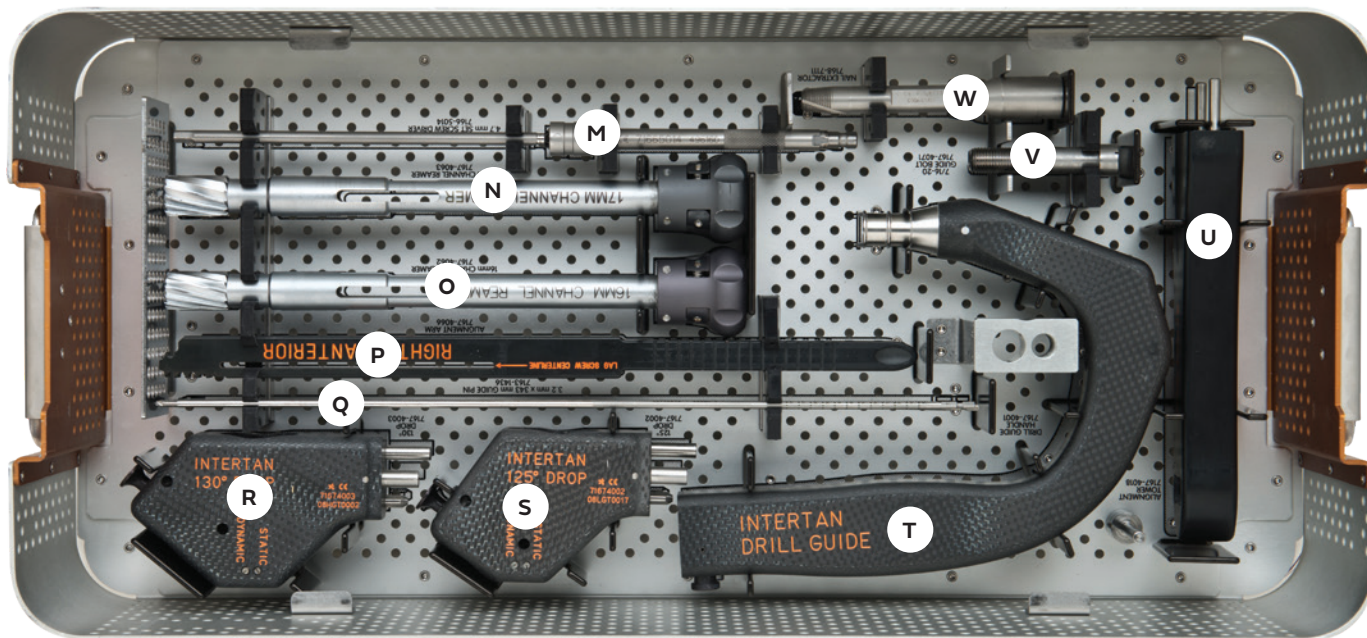

Instrument reference guide

Smith+Nephew

TRIGEN[◇]
INTERTAN[◇]
Gold Instrument Set

TRIGEN INTERTAN Gold Top Tray
Set No. 7167-4026

Cat. Item	Description	Qty	Reference
71674521	TRIGEN INTERTAN Gold Top Tray	1	
71674558	Lag Screw Length Gauge	1	A
71674523	Lag Screw Drill Sleeve	1	B
71674532	INTERTAN 3.2 Guide Pin Sleeve	1	C
71674570	INTERTAN 7.0 Compression Screw Starter Drill	1	D
71674034	7.0mm Compression Screw Drill	1	E
71674041	Anti Rotation Bar	1	F

Cat. Item	Description	Qty	Reference
71674540	INTERTAN Lag Screw Drill	1	G
71674009	Lag Screw Tap	1	H
71674067	Lag Screw Driver	1	I
71674035	Compression Screw Hexdriver	1	J
71674068	Subtroch Lag Screw Driver	1	K
71674068	Compressing Dial	1	L

TRIGEN[◇] INTERTAN[◇] Gold Instrument Tray
Set No. 7167-4026

Cat. Item	Description	Qty	Reference
71674520	TRIGEN INTERTAN Gold Instrument Tray	1	
71674522	TRIGEN INTERTAN Gold Instrument Tray Lid	1	
71665014	Set Screw Driver	1	M
71674063	17mm Channel Reamer	1	N
71674062	16mm Channel Reamer	1	O
71674066	Alignment Arm	1	P
71631436	3.2mm x 343mm Guide Pin	2	Q

Cat. Item	Description	Qty	Reference
71674003	130 Rad Drill Gde Drop	1	R
71674002	125 Rad Drill Gde Drop	1	S
71674001	Drill Guide Handle	1	T
71674018	Alignment Tower	1	U
71674071	7/16 Guide Bolt	2	V
71687111	Nail Extractor	1	W