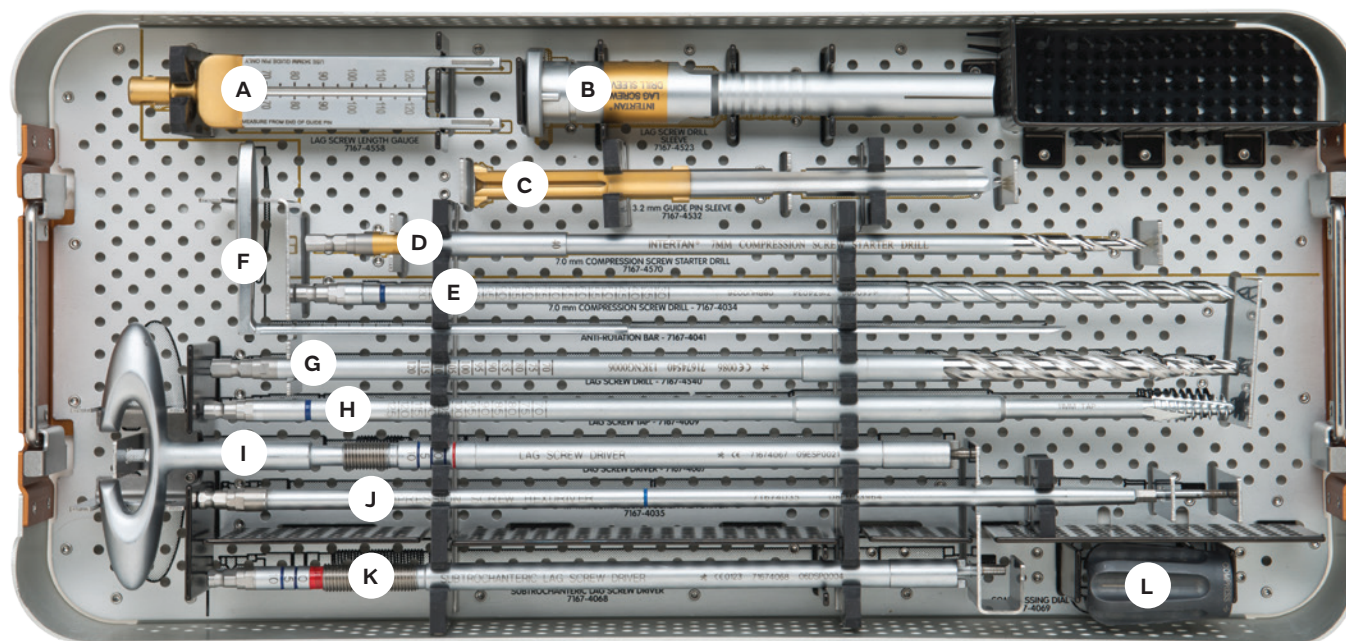

Instrument reference guide

Smith+Nephew

TRIGEN[◇]
INTERTAN[◇]
Gold Instrument Set

TRIGEN INTERTAN Gold Top Tray
Set No. 7167-4026

Cat. Item	Description	Qty	Reference
71674521	TRIGEN INTERTAN Gold Top Tray	1	
71674558	Lag Screw Length Gauge	1	A
71674523	Lag Screw Drill Sleeve	1	B
71674532	INTERTAN 3.2 Guide Pin Sleeve	1	C
71674570	INTERTAN 7.0 Compression Screw Starter Drill	1	D
71674034	7.0mm Compression Screw Drill	1	E
71674041	Anti Rotation Bar	1	F

Cat. Item	Description	Qty	Reference
71674540	INTERTAN Lag Screw Drill	1	G
71674009	Lag Screw Tap	1	H
71674067	Lag Screw Driver	1	I
71674035	Compression Screw Hexdriver	1	J
71674068	Subtroch Lag Screw Driver	1	K
71674068	Compressing Dial	1	L

TRIGEN[◇] INTERTAN[◇] Gold Instrument Tray
Set No. 7167-4026

Cat. Item	Description	Qty	Reference
71674520	TRIGEN INTERTAN Gold Instrument Tray	1	
71674522	TRIGEN INTERTAN Gold Instrument Tray Lid	1	
71665014	Set Screw Driver	1	M
71674063	17mm Channel Reamer	1	N
71674062	16mm Channel Reamer	1	O
71674066	Alignment Arm	1	P
71631436	3.2mm x 343mm Guide Pin	2	Q

Cat. Item	Description	Qty	Reference
71674003	130 Rad Drill Gde Drop	1	R
71674002	125 Rad Drill Gde Drop	1	S
71674001	Drill Guide Handle	1	T
71674018	Alignment Tower	1	U
71674071	7/16 Guide Bolt	2	V
71687111	Nail Extractor	1	W