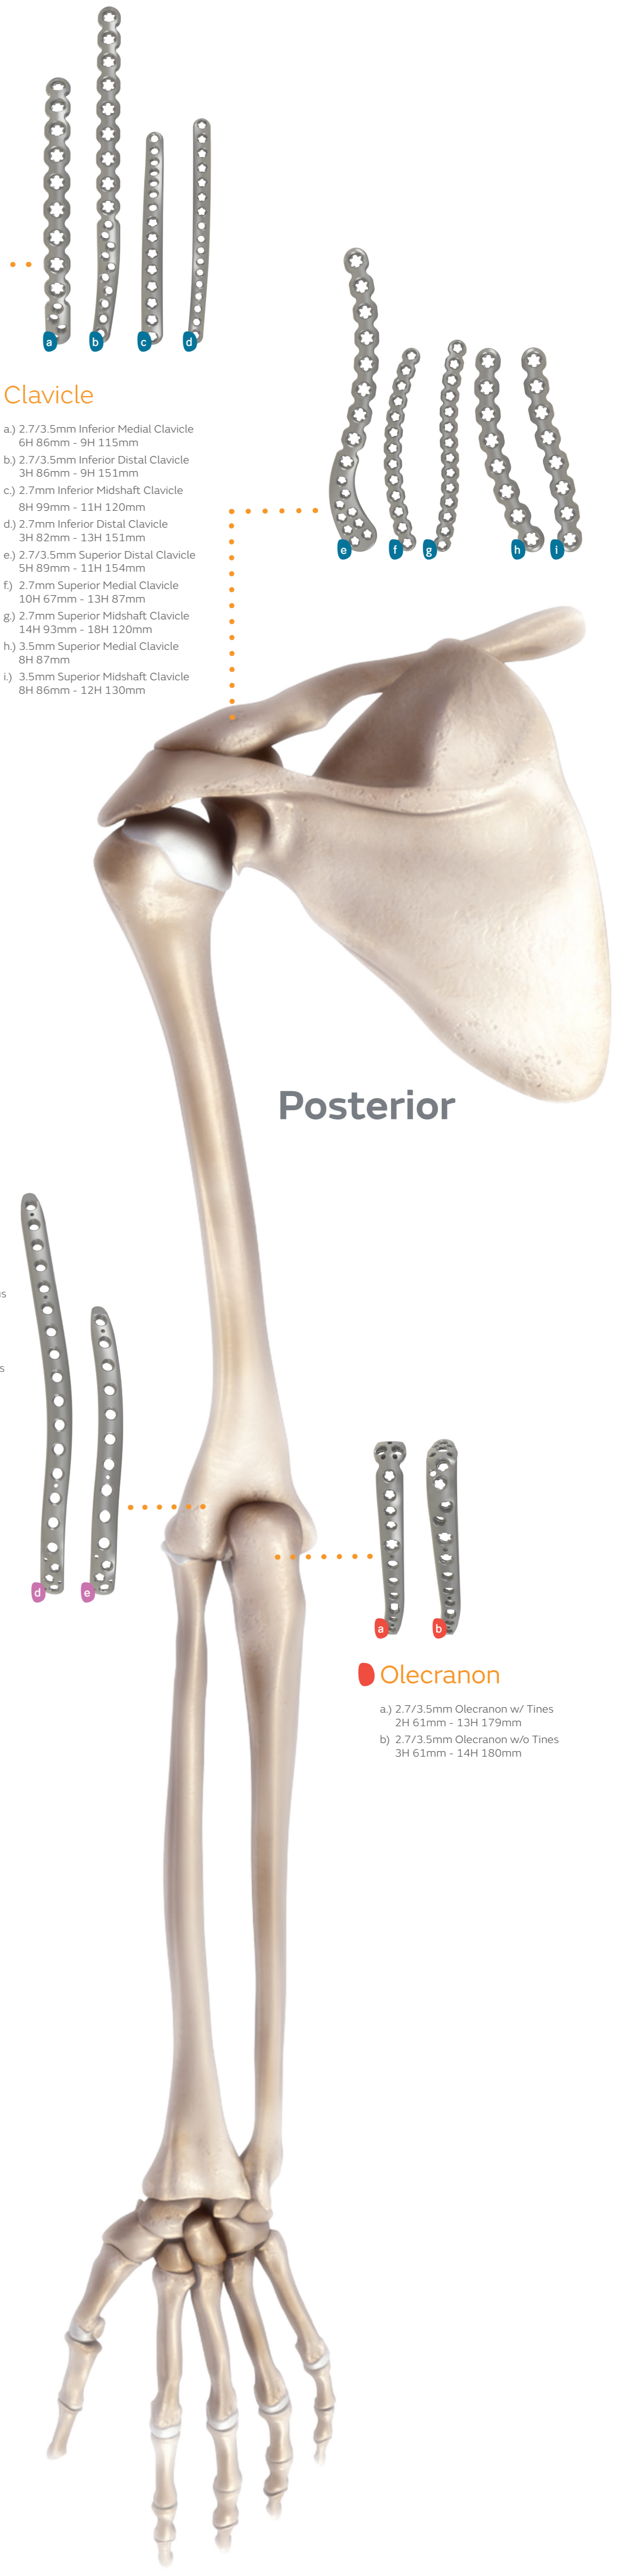

Smith+Nephew

EVOS [◇] SMALL
Plating System