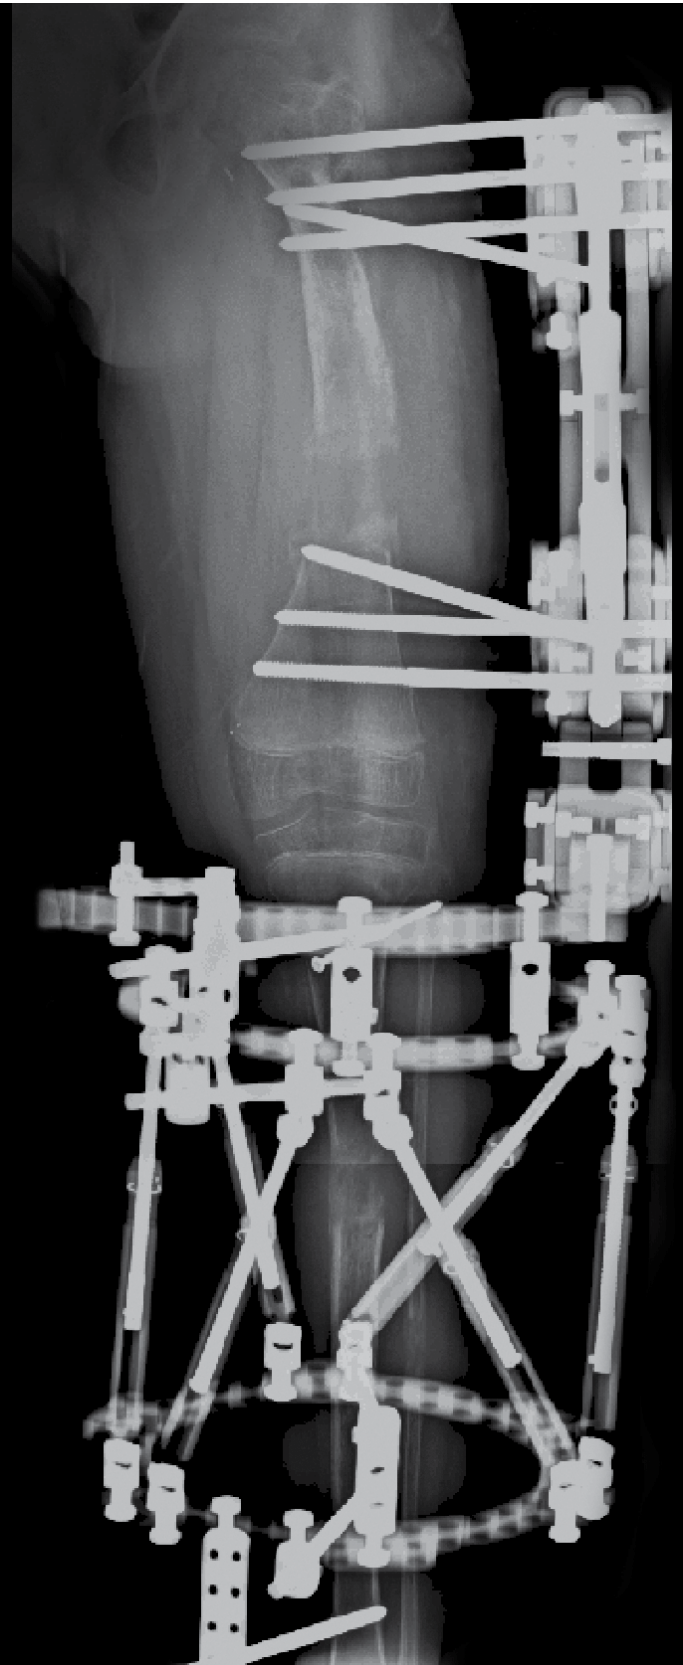

Functional constructs
through elegant design

 **smith&nephew**
**MODULAR RAIL
SYSTEM**
External Fixator

The Smith & Nephew MODULAR RAIL SYSTEM...

Offers **compatibility** with TAYLOR SPATIAL FRAME[®] and ILIZAROV[™] External Fixators.

Provides **simplified joint spanning**, allowing range of motion and protection of adjacent joints during lengthening.

Articulating knee hinge

Articulating hip hinge

Provides the **speed and familiarity of Rancho Cube style fixation**, without the fiddle factor of sandwich clamps.