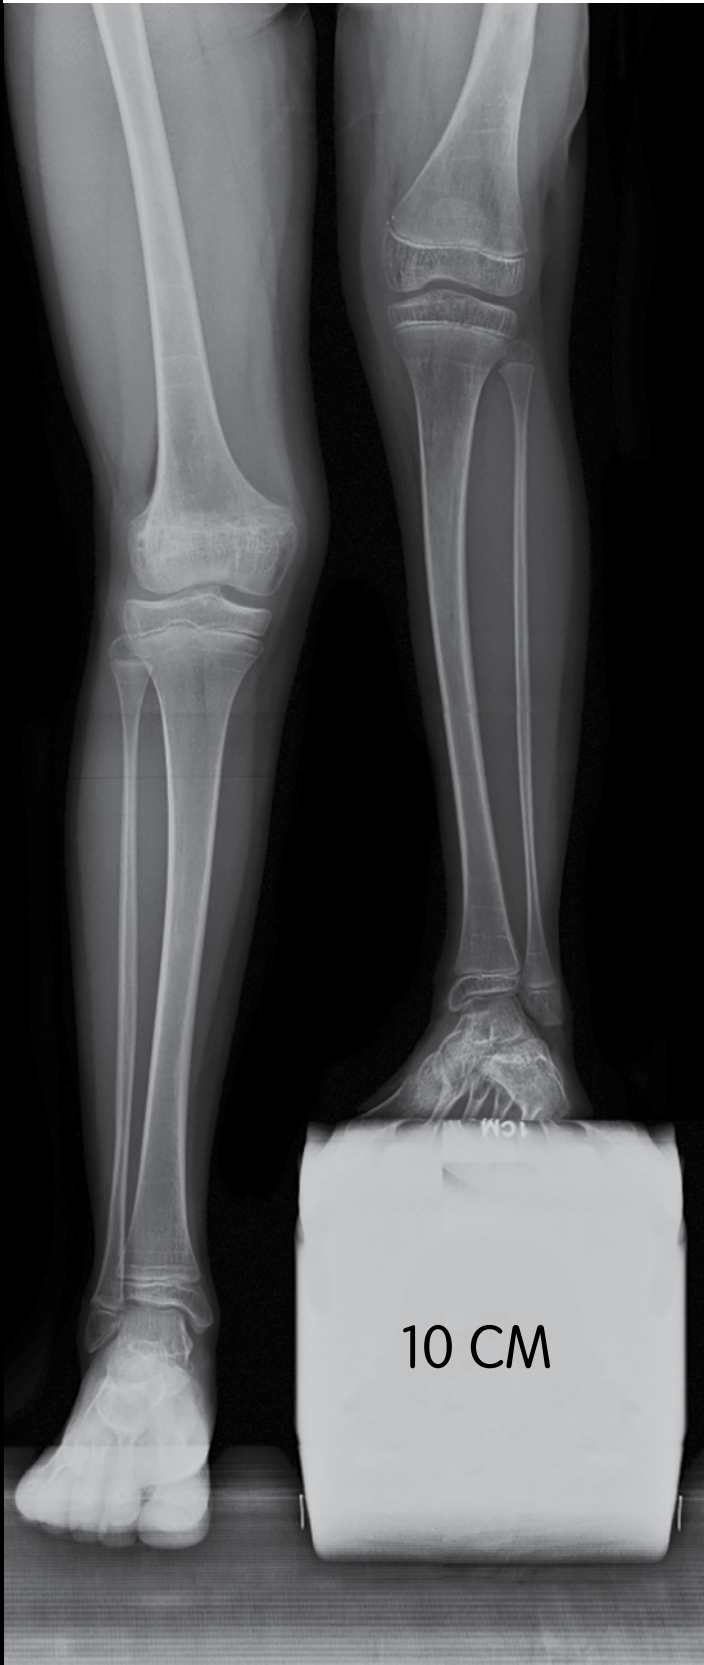

Functional constructs
through elegant design

 **smith&nephew**
**MODULAR RAIL
SYSTEM**
External Fixator

The Smith & Nephew MODULAR RAIL SYSTEM...

Offers **compatibility** with TAYLOR SPATIAL FRAME[®] and ILIZAROV[™] External Fixators.

Provides **simplified joint spanning**, allowing range of motion and protection of adjacent joints during lengthening.

Articulating knee hinge

Articulating hip hinge

Provides the **speed and familiarity of Rancho Cube style fixation**, without the fiddle factor of sandwich clamps.