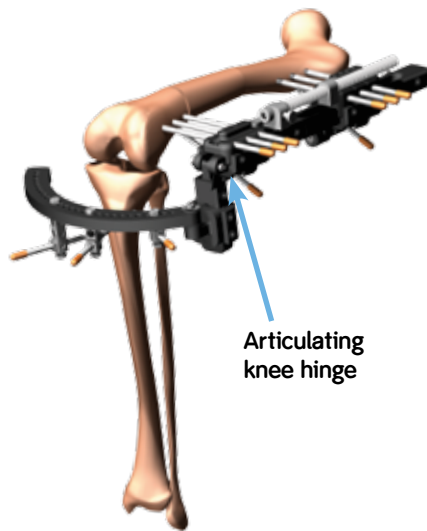

Functional constructs
through elegant design

 **smith&nephew**
**MODULAR RAIL
SYSTEM**
External Fixator

The Smith & Nephew MODULAR RAIL SYSTEM...

Offers **compatibility** with TAYLOR SPATIAL FRAME[®] and ILIZAROV[™] External Fixators.

Provides **simplified joint spanning**, allowing range of motion and protection of adjacent joints during lengthening.

Articulating knee hinge

Articulating hip hinge

Provides the **speed and familiarity of Rancho Cube style fixation**, without the fiddle factor of sandwich clamps.