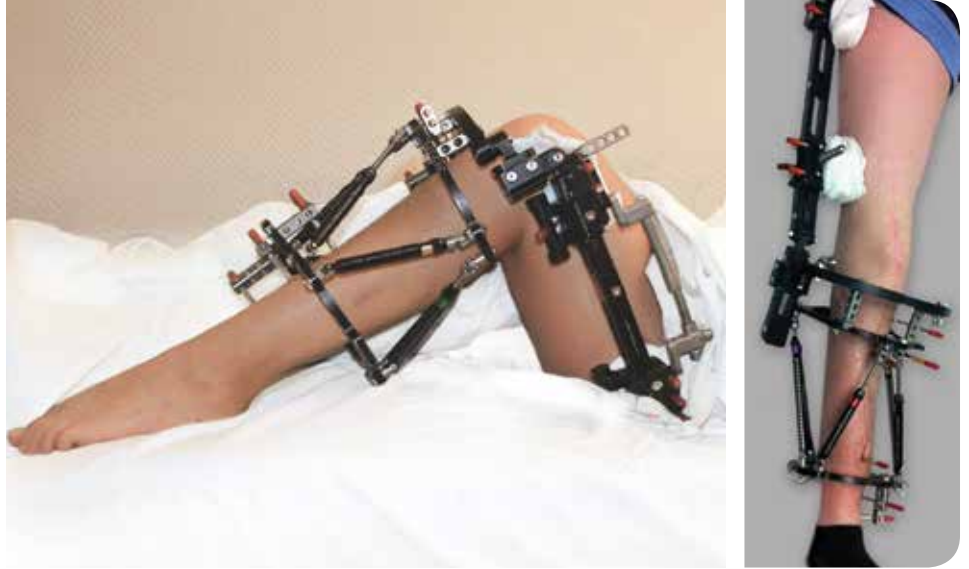

Functional constructs
through elegant design

 **smith&nephew**
**MODULAR RAIL
SYSTEM**
External Fixator

The Smith & Nephew MODULAR RAIL SYSTEM...

Offers **compatibility** with TAYLOR SPATIAL FRAME[®] and ILIZAROV[™] External Fixators.

Provides **simplified joint spanning**, allowing range of motion and protection of adjacent joints during lengthening.

Articulating knee hinge

Articulating hip hinge

Provides the **speed and familiarity of Rancho Cube style fixation**, without the fiddle factor of sandwich clamps.