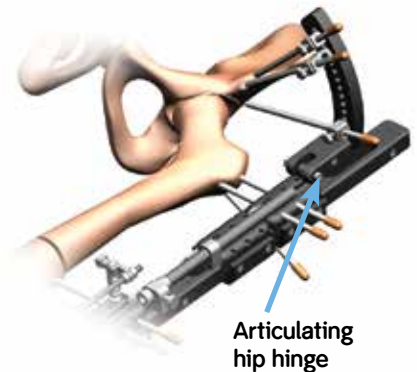

Functional constructs
through elegant design

 **smith&nephew**
**MODULAR RAIL
SYSTEM**
External Fixator

The Smith & Nephew MODULAR RAIL SYSTEM...

Offers **compatibility** with TAYLOR SPATIAL FRAME[®] and ILIZAROV[™] External Fixators.

Provides **simplified joint spanning**, allowing range of motion and protection of adjacent joints during lengthening.

Articulating knee hinge

Articulating hip hinge

Provides the **speed and familiarity of Rancho Cube style fixation**, without the fiddle factor of sandwich clamps.